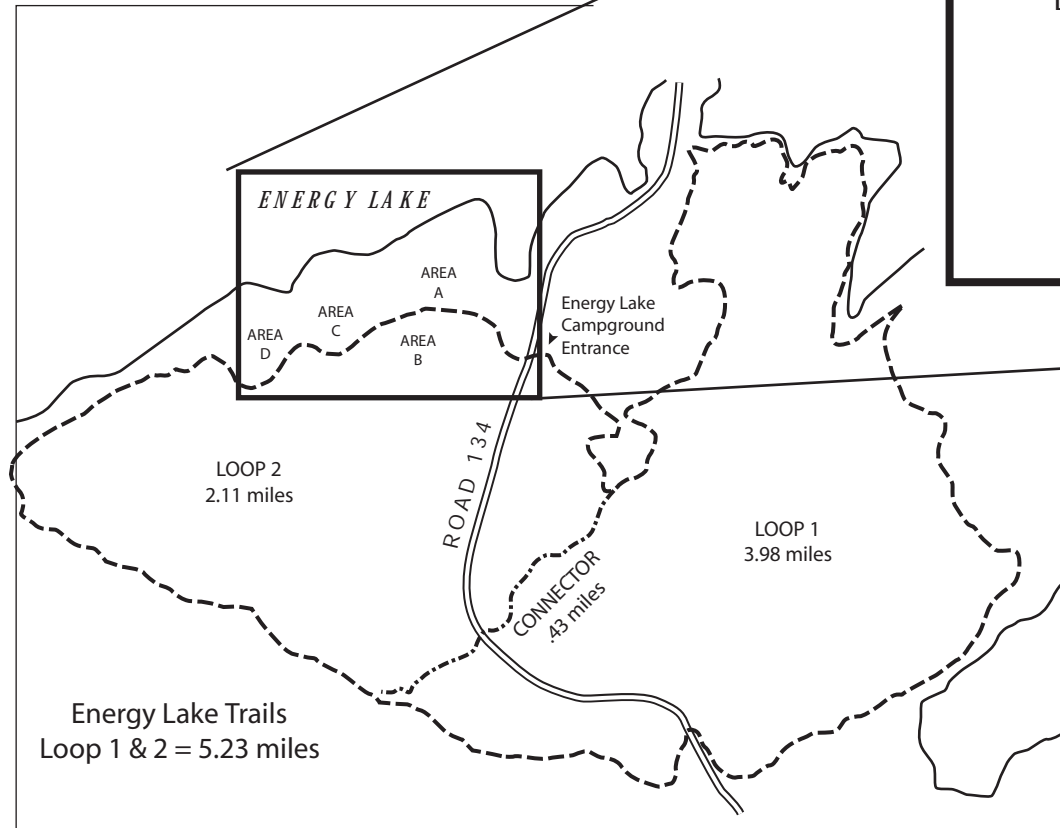

Energy Lake Campground

at
Land BetweenThe Lakes®

DRIVE SLOWLY
Speed Limit: 15 mph

KEY

Activity Building	Fire Circle	Shower Building	One-Way Roads
Activity Field	Parking Area	Swimming Area	Two-Way Roads
Canoe Rentals	Paved Play Court	Telephone Emergency Only	Hiking Trail
Control Gatehouse	Playground	Vending Machine	
Dumpster	Recycling Stations	Water Hydrant	
	Shelter House		

Information and policies located on back of this map.