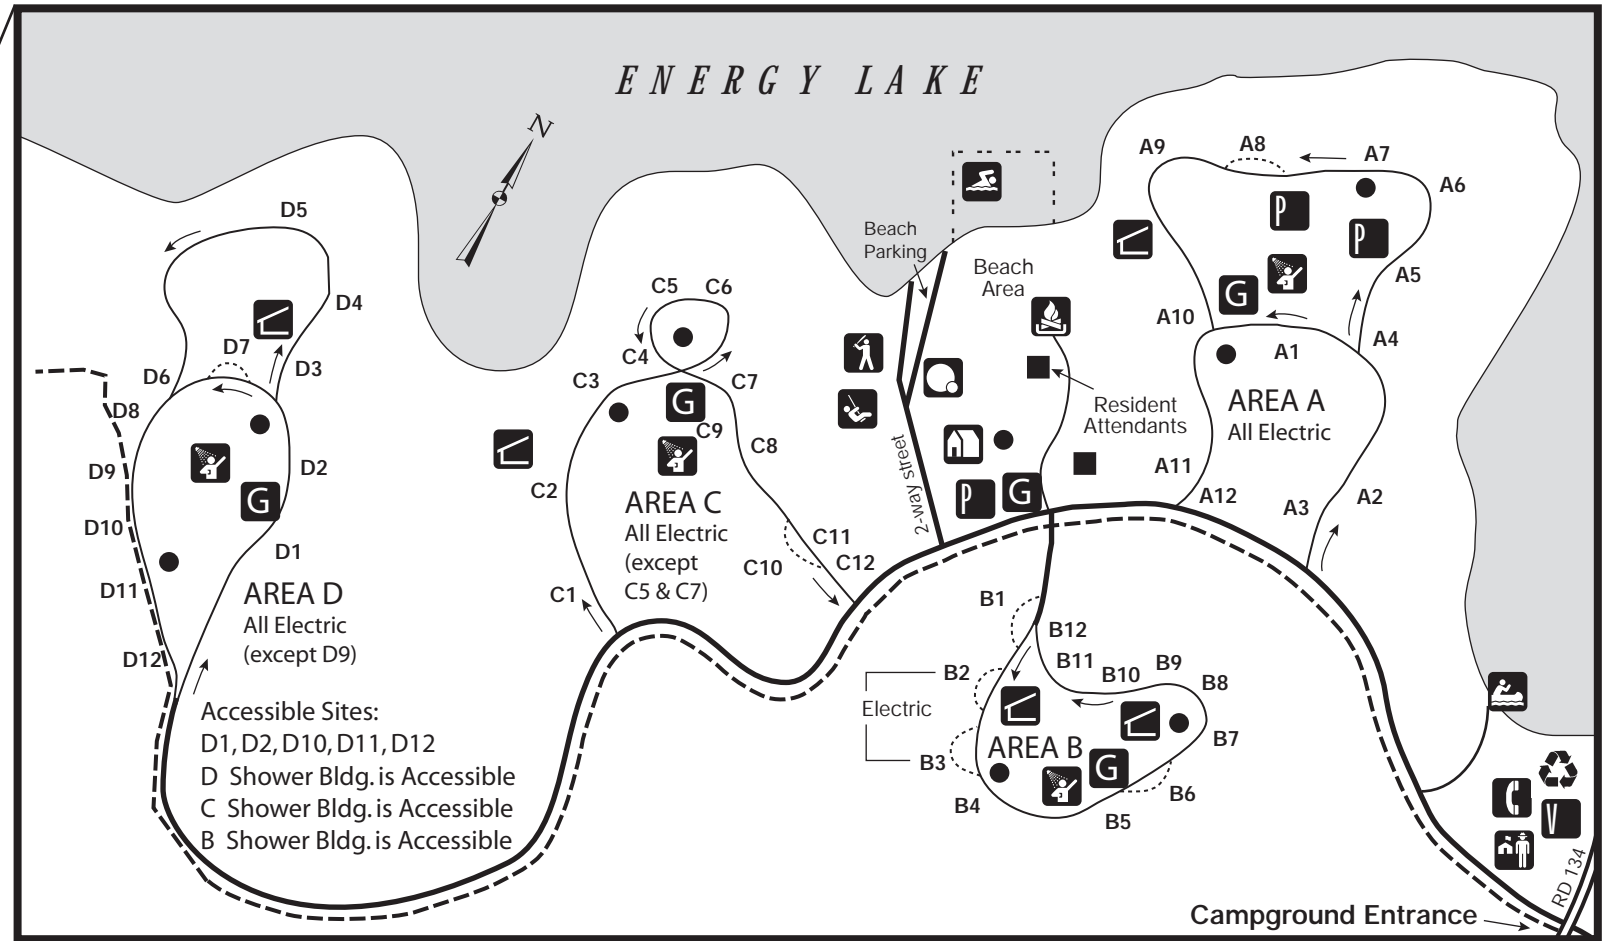

Energy Lake Campground

at
Land BetweenThe Lakes®

DRIVE SLOWLY
Speed Limit: 15 mph

KEY

Activity Building	Fire Circle	Shower Building	One-Way Roads
Activity Field	Parking Area	Swimming Area	Two-Way Roads
Canoe Rentals	Paved Play Court	Telephone Emergency Only	Hiking Trail
Control Gatehouse	Playground	Vending Machine	
Dumpster	Recycling Stations	Water Hydrant	
	Shelter House		

Information and policies located on back of this map.