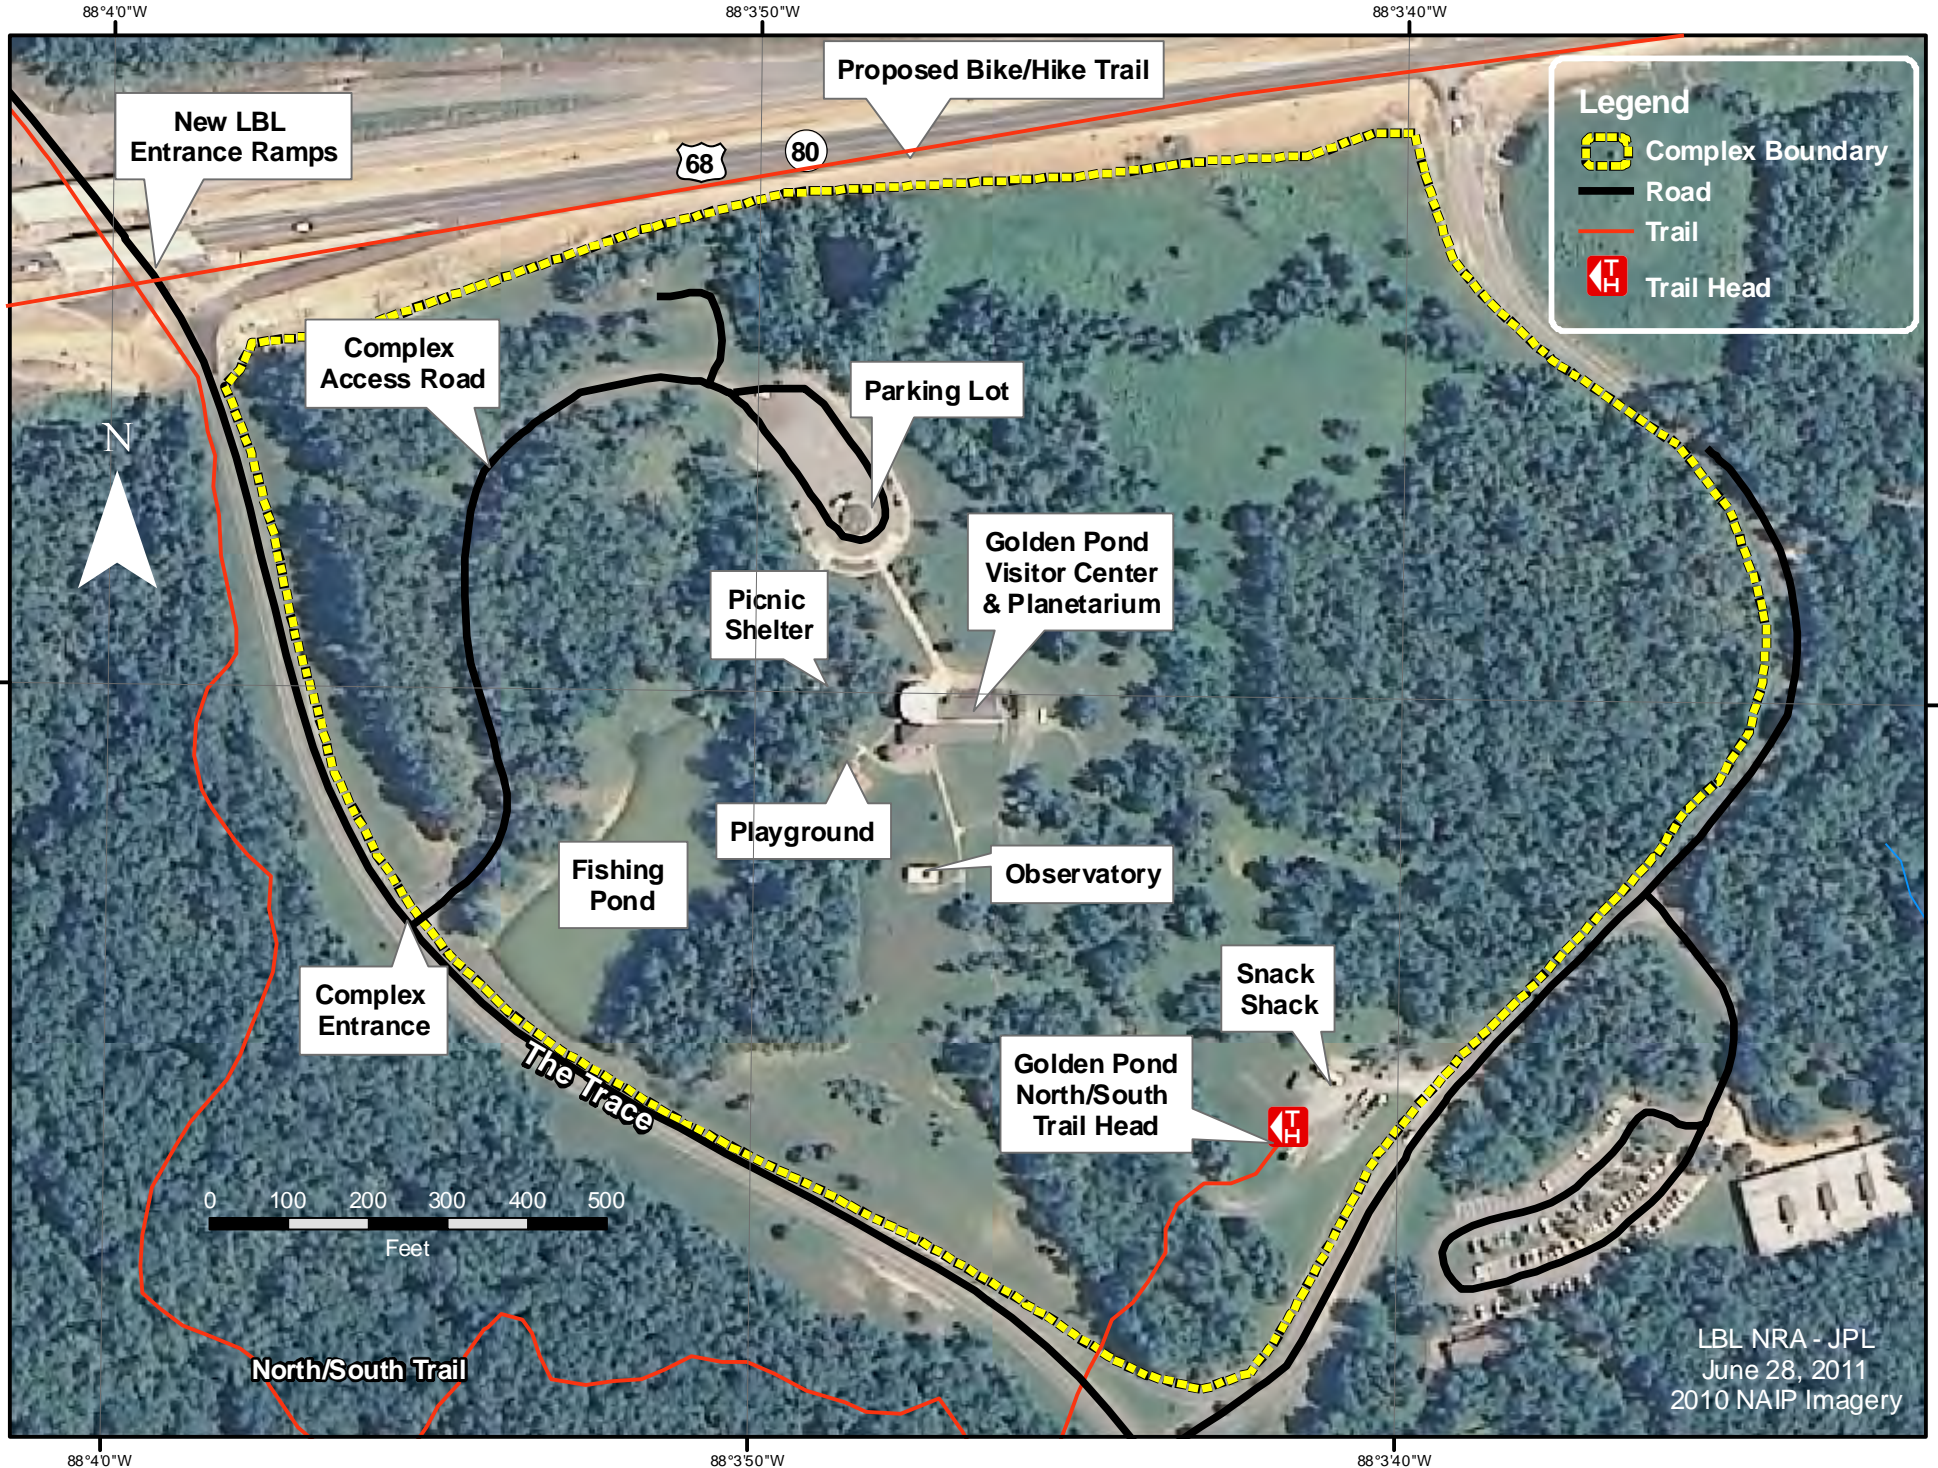

LBL Golden Pond Visitor Center Complex

LBL NRA - JPL
June 28, 2011
2010 NAIP Imagery