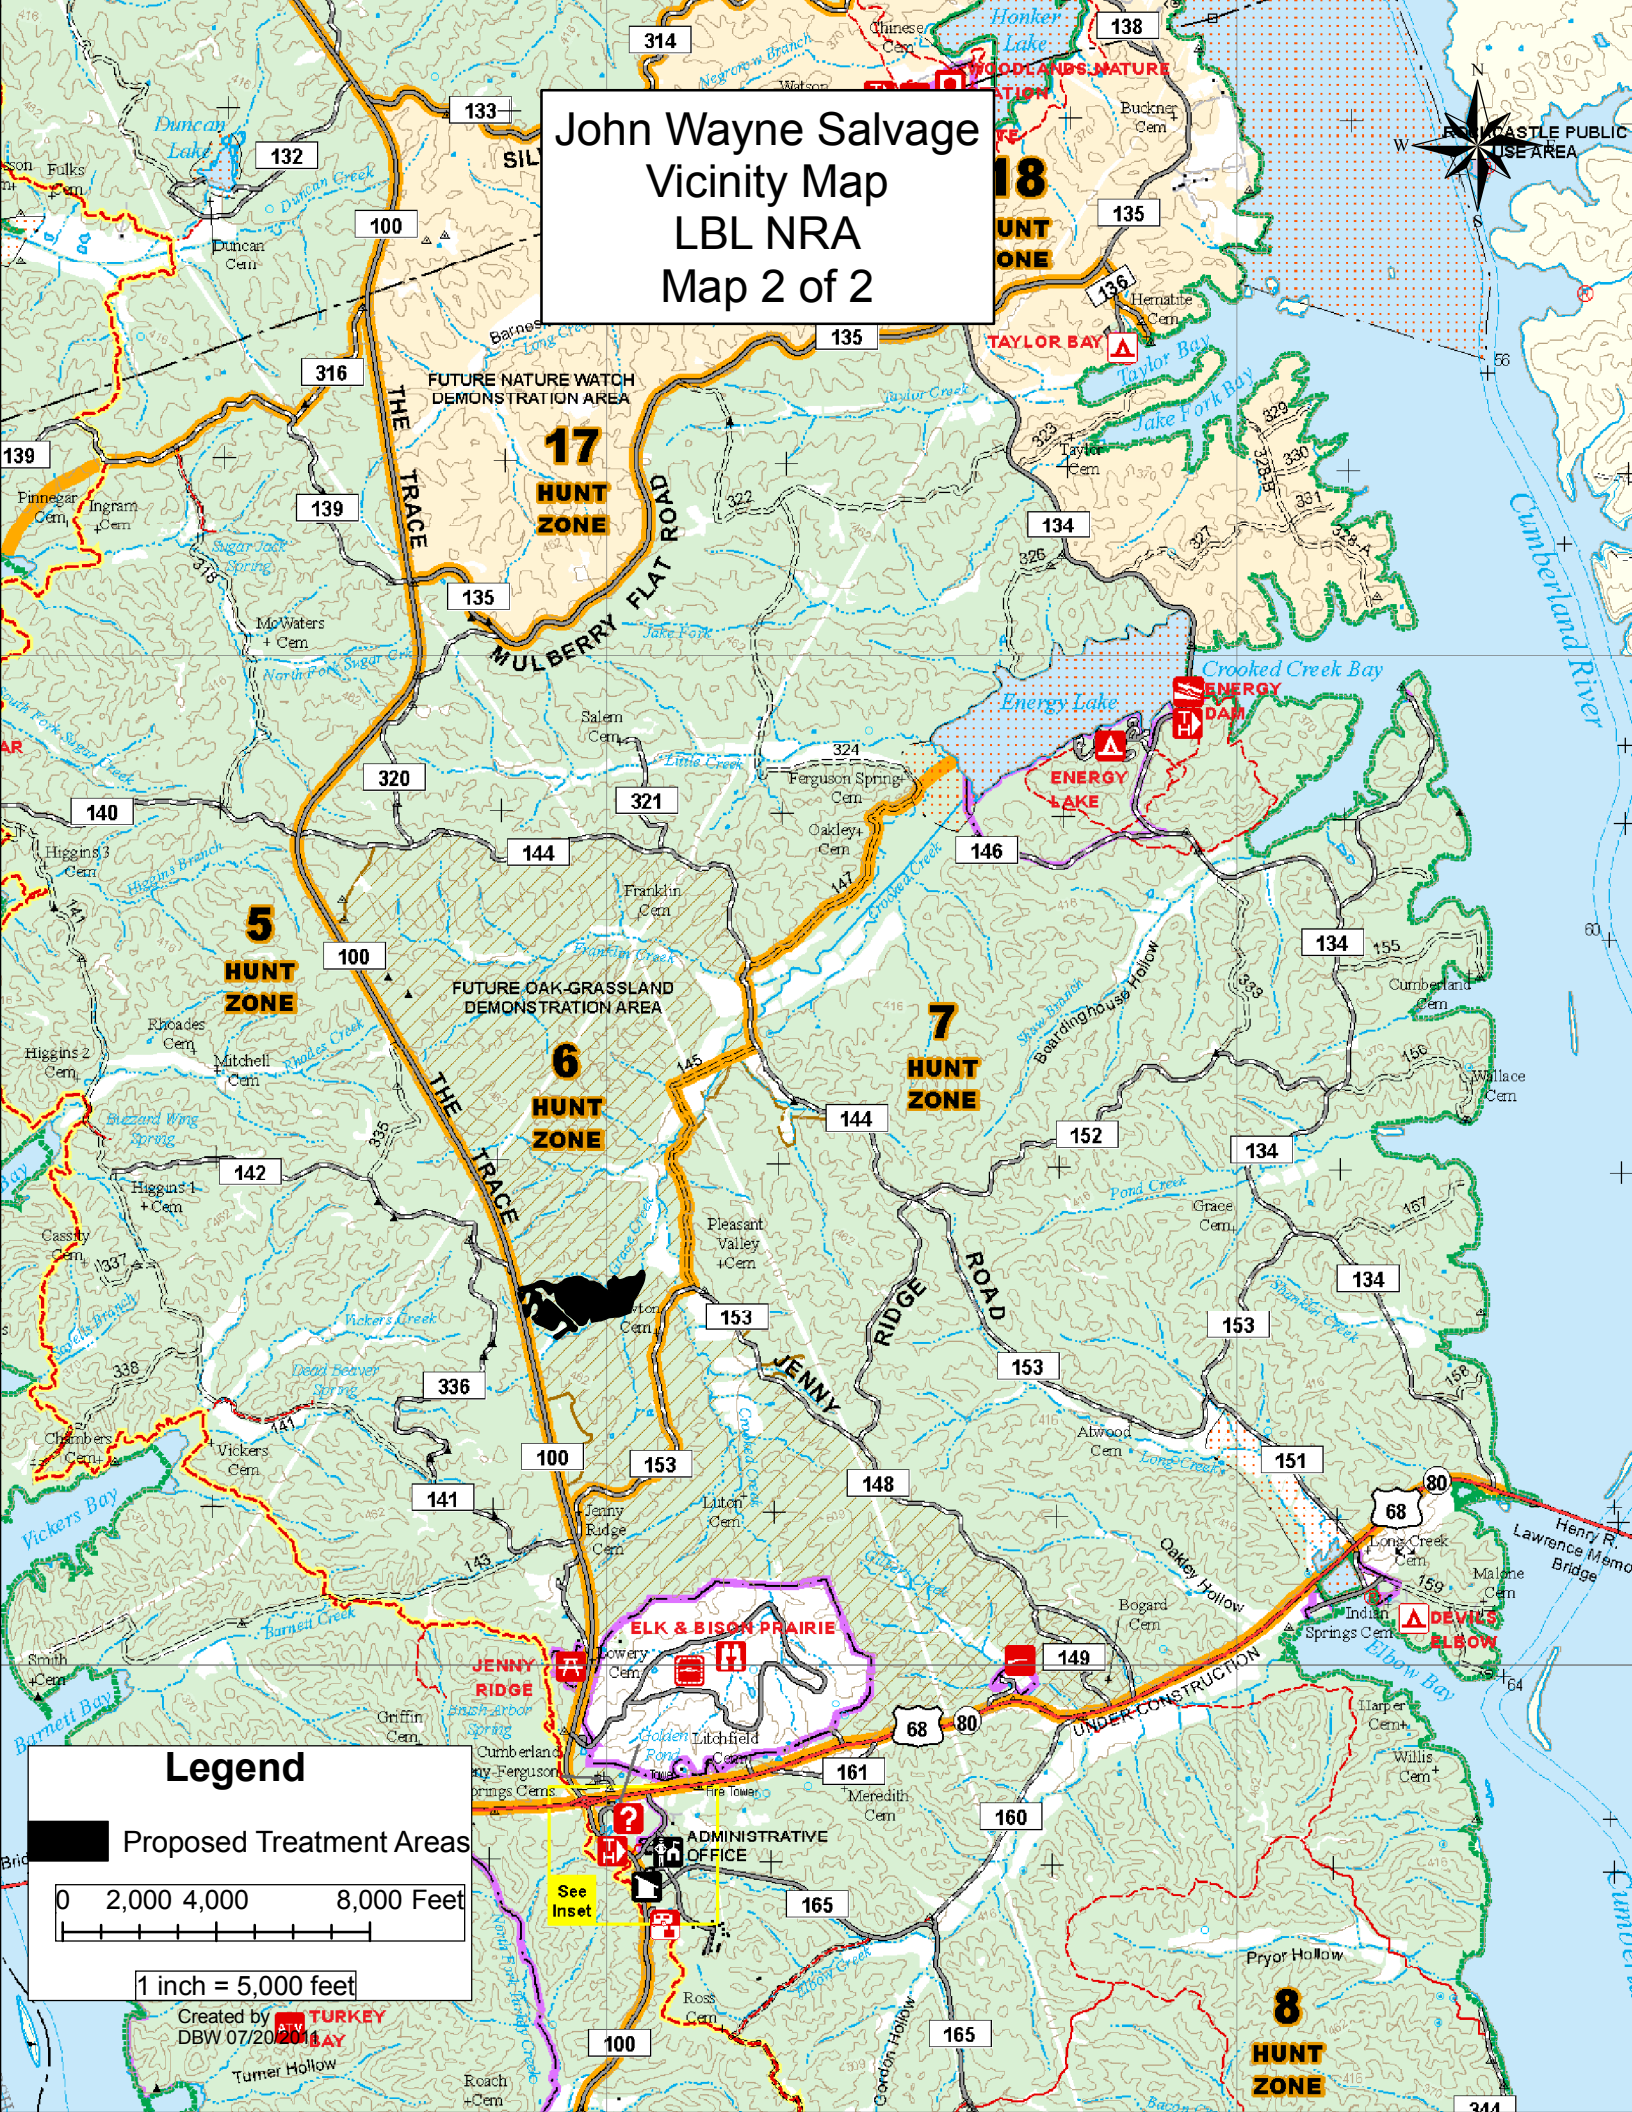

John Wayne Salvage Vicinity Map LBL NRA Map 2 of 2

Legend

Proposed Treatment Areas

0 2,000 4,000 8,000 Feet

1 inch = 5,000 feet

Created by TURKEY
DBW 07/20/2018